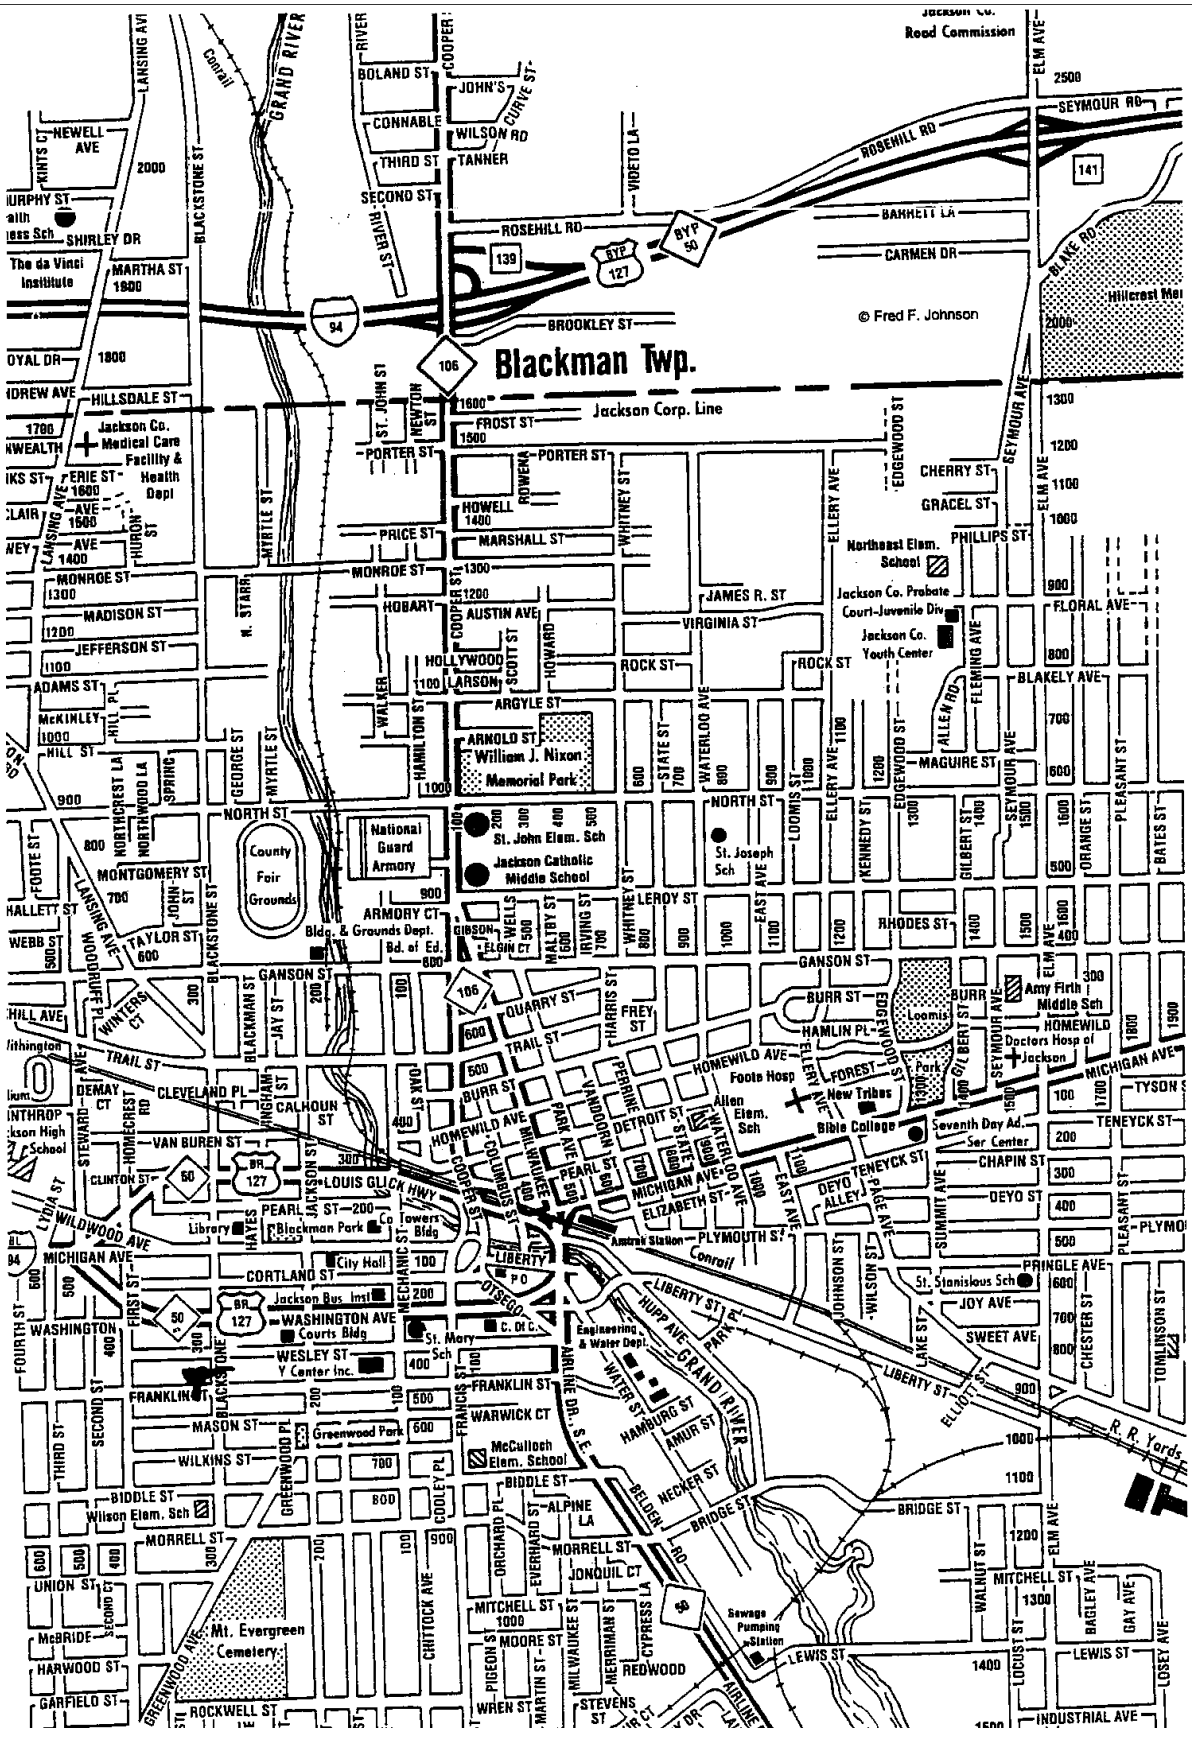

JACKSON CO.
Road Commission

Blackman Twp.

Jackson Corp. Line

© Fred F. Johnson

JACKSON CO.
Road Commission

Blackman Twp.

Jackson Corp. Line

© Fred F. Johnson

Directions from Chelsea to Jackson Interfaith Shelter
414 South Blackstone Jackson Michigan 49201 517-789-8735

Go west on I-94 to Exit #139 (M-106, Cooper Street, Downtown)

Turn left (south) on M-106 and go to Louis Glick Hwy.

Go past the Armory where you'll see a sign "Downtown Traffic use Francis"

Go past Ganson Street, and Keep right (use Francis)

Turn right (west) on Louis Glick Hwy

Go 2 long blocks to Jackson Street

Turn left (south) on Jackson Street

Go 6 blocks to Franklin Street

Turn right (west) on Franklin Street

Go 1 block to Blackstone

Park in the lot, on your right, before you cross Blackstone